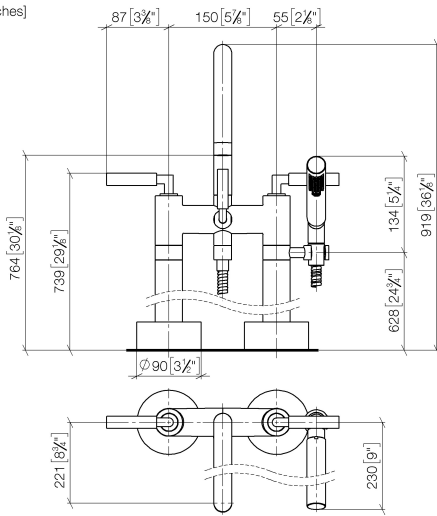

TARA Two-hole bath mixer for free-standing assembly with hand shower set -
Brushed Dark Platinum

TARA

25 943 882

- 220mm projection
- pivotable spout 180°
- spout: circular, air-enriched flow
- Hand shower: COMPACT RAIN, max. flow rate 6.8 l/min (at 3 bar)
- hand shower with anti-scale system
- rotary diverter for bath/shower
- total height 920 mm
- stand pipes height 628 mm
- height up to aerator 765 mm
- slide-on rosettes Ø 90 mm
- gauge 150 mm
- metal shower hose 1250mm with integrated anti-twist protection
- pivotable shower holder on the right foot
- max. flow 22 l/min at 3 bar flow pressure

Required miscellaneous

- Concealed floor mounting -**
- max. recess depth 160 mm
 - min. recess depth 80 mm

35 951 970-90
0010

**TARA Two-hole bath mixer for free-standing assembly with hand shower set -
Brushed Dark Platinum**

TARA

25 943 882
mm [inches]

Flow rate chart

Codes & Standards

ASME
A112.18.1/CSA
B125.1

TARA Two-hole bath mixer for free-standing assembly with hand shower set -
Brushed Dark Platinum

TARA

25 943 882